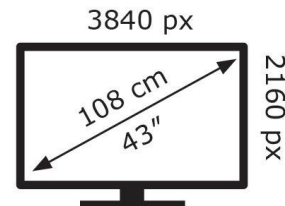

ENERG ⚡

LG Electronics

43UT73006LA

54 kWh/1000h

ABCDEF**G**

75 kWh/1000h

2019/2013